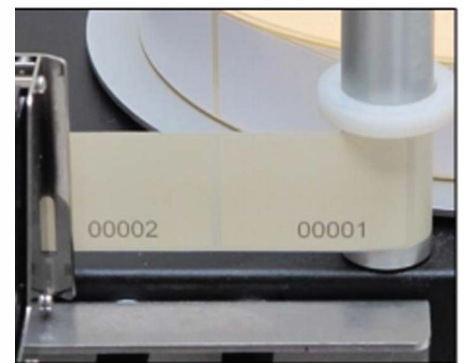

# Reel-to-Reel Label Printer Premium

The Reel-to-Reel Label Printer Premium provides a powerful table-top platform for coding labels just-in-time using a Markoprint inkjet coder. The reel-to-reel mechanism allows you to simultaneously print, count and rewind label stock. The system prints date codes, lot/serial numbers, barcodes and logos up to 34mm tall.

## Features & Specs

- Print text, barcodes and variable counters
- Secured DB-9 printhead connector
- Encoder output: 0-1 SV square wave
- Universal PS-160 power adapter included
- Linear rewind speed of LS model varies with roll diameter and weight
- Overall dimensions (HWD): 40"x 16"x 18"
- 2-Year parts and labor limited warranty

**Integra PP RAZR**

- Highly compact design
- Built in controller & photo eye
- Printing height up to 34mm
- Solvent based inks
- 250ml bulk supply cartridge

**Variable Counting**